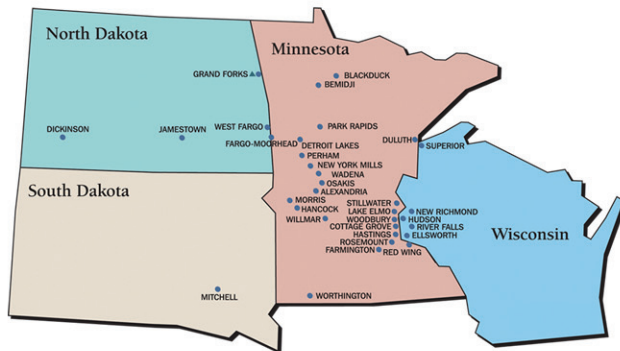

The screenshot shows the carsHQ website interface. At the top, there's a navigation bar with the carsHQ logo, a 'log in to myCarsHQ' button, and a tagline 'Thousands of vehicles... just down the street'. Below the navigation bar, there are two main sections: 'Search Vehicles' and 'BECOME A FEATURED DEALER TODAY!'. The 'Search Vehicles' section includes a search form with fields for 'Make', 'Keyword', 'Search Within' (75 miles), and 'City or Zip Code' (55802). The 'BECOME A FEATURED DEALER TODAY!' section features a video player and a text box encouraging dealers to search newspaper classified ads and online listings. Below these sections, there's a 'carsHQ Marketplace' section listing various services like 'KRENZEN HONDA', 'DULUTH DODGE SUZUKI MITSUBISHI', 'KENWOOD MUFFLER & BRAKE CENTER', and 'SOLF STORE 4 YOU'. To the right, there's a 'FEATURED VEHICLE' section displaying a 2008 Ford Focus with its specifications and a price tag of \$11,988. The vehicle details include Mileage (12259), Est. Color (Silver), Int. Color, Engine (2.0L 4 cyl Fuel Injection), Trans (Manual), Stock # (975H), and VIN (1FAHP33N28W193404).

List your entire inventory

CarsHQ features more local cars online than anywhere else. Customers can search the inventory of area dealers plus all the private party ads from participating member newspapers. Promote your dealership across North Dakota and Minnesota through CarsHQ in print, radio, television and online.